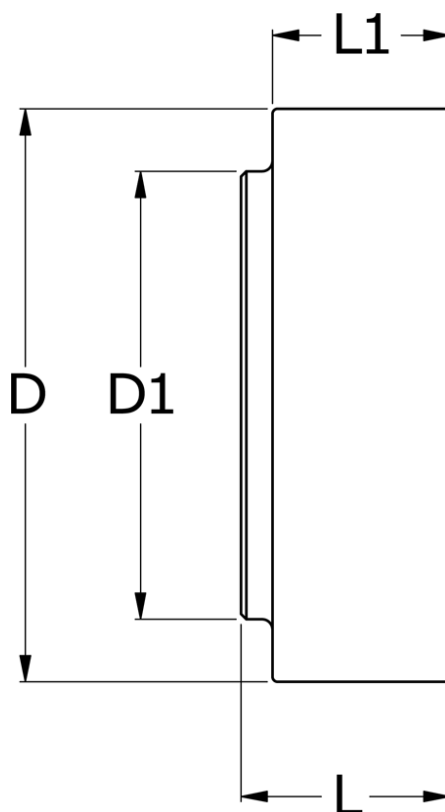

# Data Sheet

Article number: 330631501

Description: Coupling N-Eupex str. 315  
Part 1 (incl. rubber) without bore

## Measures

---

D	= 315
D1	= 165
L	= 125
L1	= 70
Max bore	= 100
Torque (N m)	= 5500